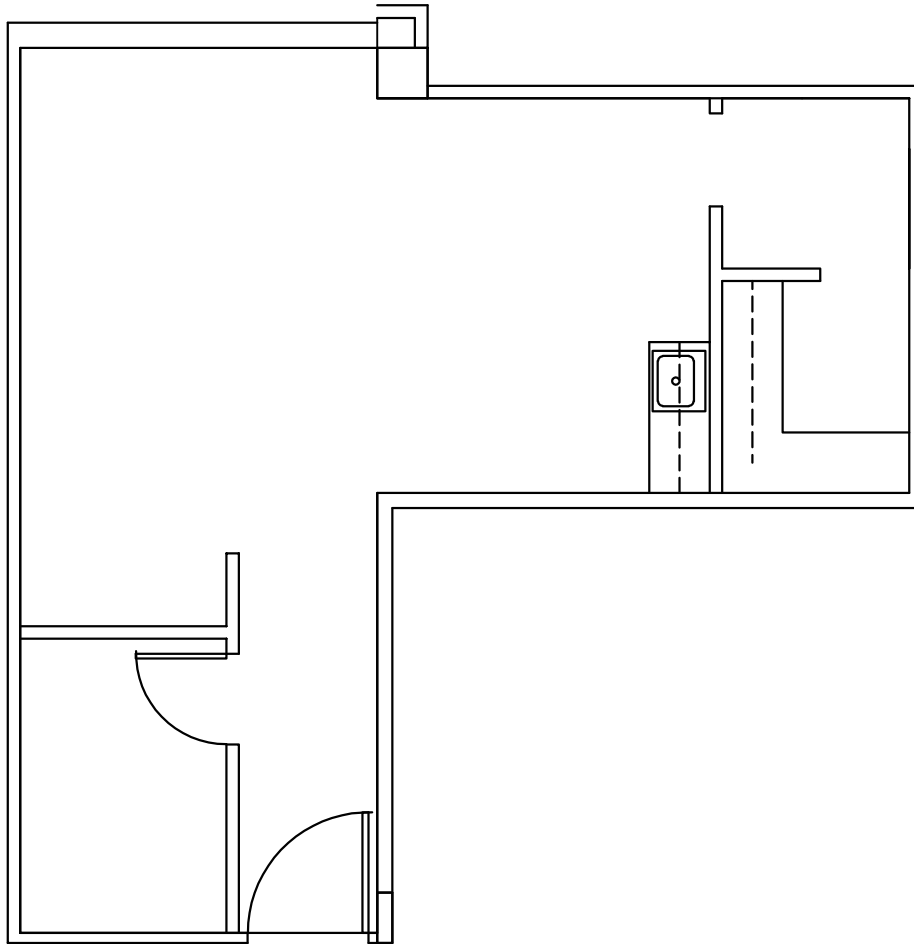

TAKE A TOUR

Saint Thomas West | Plaza West | 4230 Harding Rd | Nashville, TN | 37205

SUITE G14 | 721 SF

- Ideal single or multi-provider suite
- (1) Large storage closet
- Floorplan able to be customized as-needed
- Close proximity to common area restrooms
- Can be combined with Suite G7 for an additional 812 sqft