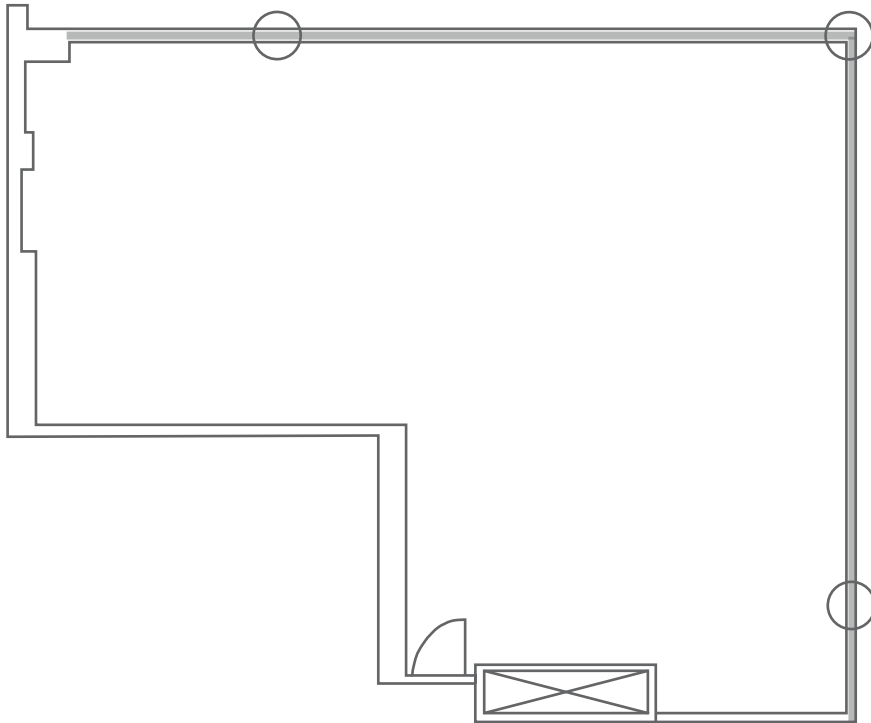

TAKE A TOUR

Saint Thomas West | Plaza East | 4230 Harding Rd | Nashville, TN | 37205

SUITE 221 | 1,353 SF

- Fully customizable space plan
- Warm vanilla shell space
- Close proximity to elevators

Scan for virtual tour.