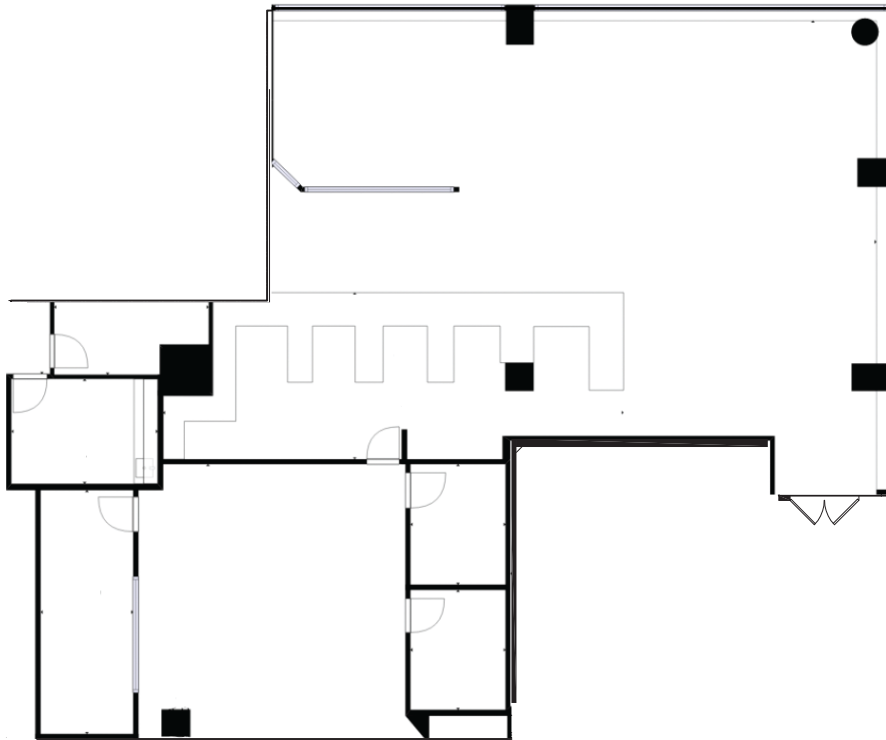

TAKE A TOUR

Saint Thomas West | Plaza East | 4230 Harding Rd | Nashville, TN | 37205

SUITE 1002 | 3,992 SF

- Window lined corner suite boasting panoramic rural and city views
- Fully Customizable floorplan, able to be modified as-needed
- (3) Administrative office spaces
- Glass window lines offer bright, natural lighting
- Close proximity to main floor elevators