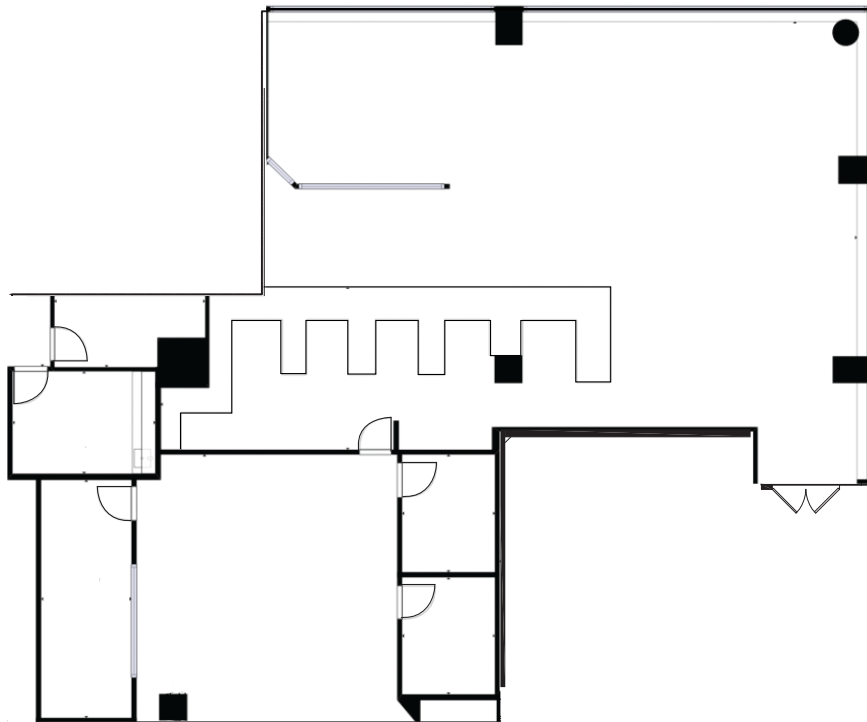

TAKE A TOUR

Saint Thomas West | Plaza East | 4230 Harding Rd | Nashville, TN | 37205

SUITE 1002 | 3,992 SF

- Window lined corner suite boasting panoramic rural and city views
- Fully Customizable floorplan, able to be modified as-needed
- (3) Administrative office spaces
- Glass window lines offer bright, natural lighting
- Close proximity to main floor elevators